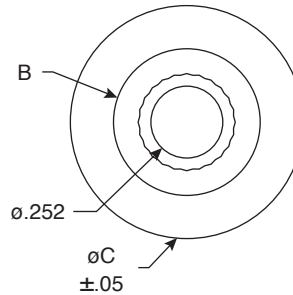

Top View

Side View

Bottom View

Dimensions: in.

SPECIFICATIONS

Color:	black
Indicator type:	painted, an S.Q. point
Indicator color:	white
Shaft hole:	1/4"
Fitting:	screw type
RoHS Compliant by Exemption	

MOUSER STOCK NO.	A	B	C	D	E	Screw Type
450-2034-GRX	.484	.374	.610	.559	.063	M3x0.5
450-2035-GRX	.618	.472	.799	.614	.079	M3x0.5
450-2036-GRX	.768	.591	.945	.787	.087	M4x0.7
450-2039-GRX	1.13	.917	1.37	.701	.110	M4x0.7