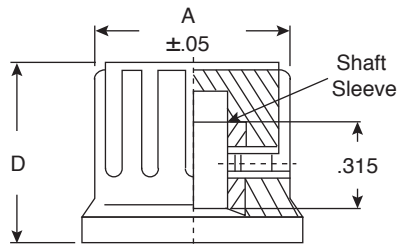

Top View

Side View

Bottom View

Dimensions: in.

SPECIFICATIONS

Color:	black
Indicator type:	painted, an S.Q. point
Indicator color:	white
Shaft hole:	1/4"
Fitting:	screw type
RoHS Compliant by Exemption	

MOUSER STOCK NO.	A	B	C	D	E	Screw Type
450-2034-GRX	.484	.374	.610	.559	.063	M3x0.5
450-2035-GRX	.618	.472	.799	.614	.079	M3x0.5
450-2036-GRX	.768	.591	.945	.787	.087	M4x0.7
450-2039-GRX	1.13	.917	1.37	.701	.110	M4x0.7